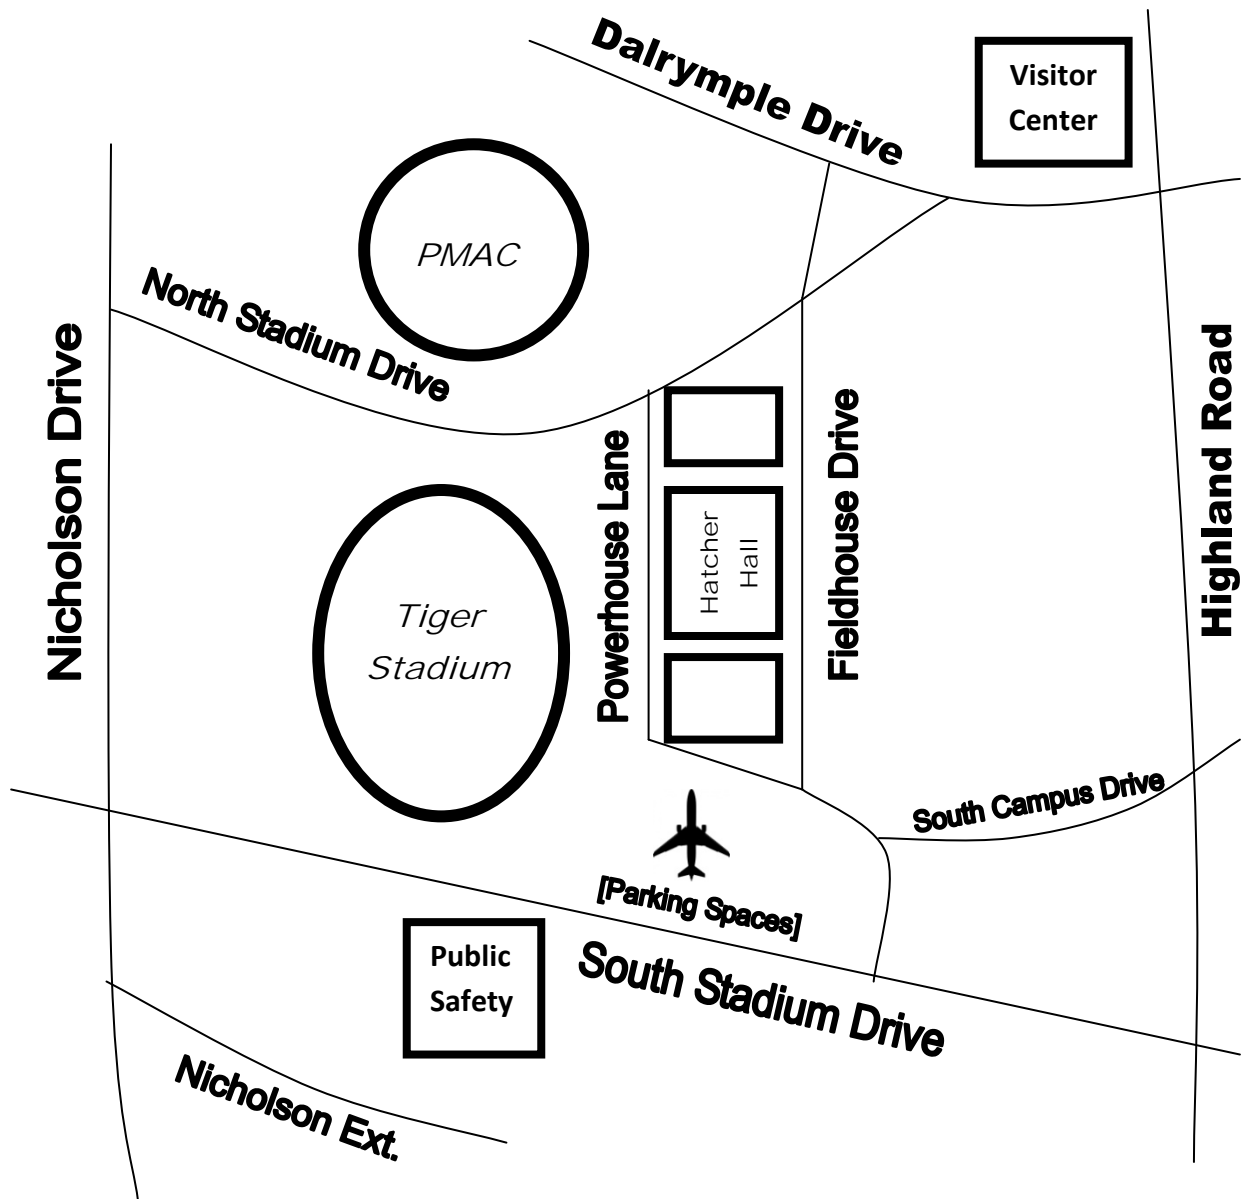

LSU Campus Map

*The entrance to the LSU Speech, Language, Hearing Clinic is located in the basement of Hatcher Hall facing Tiger Stadium.