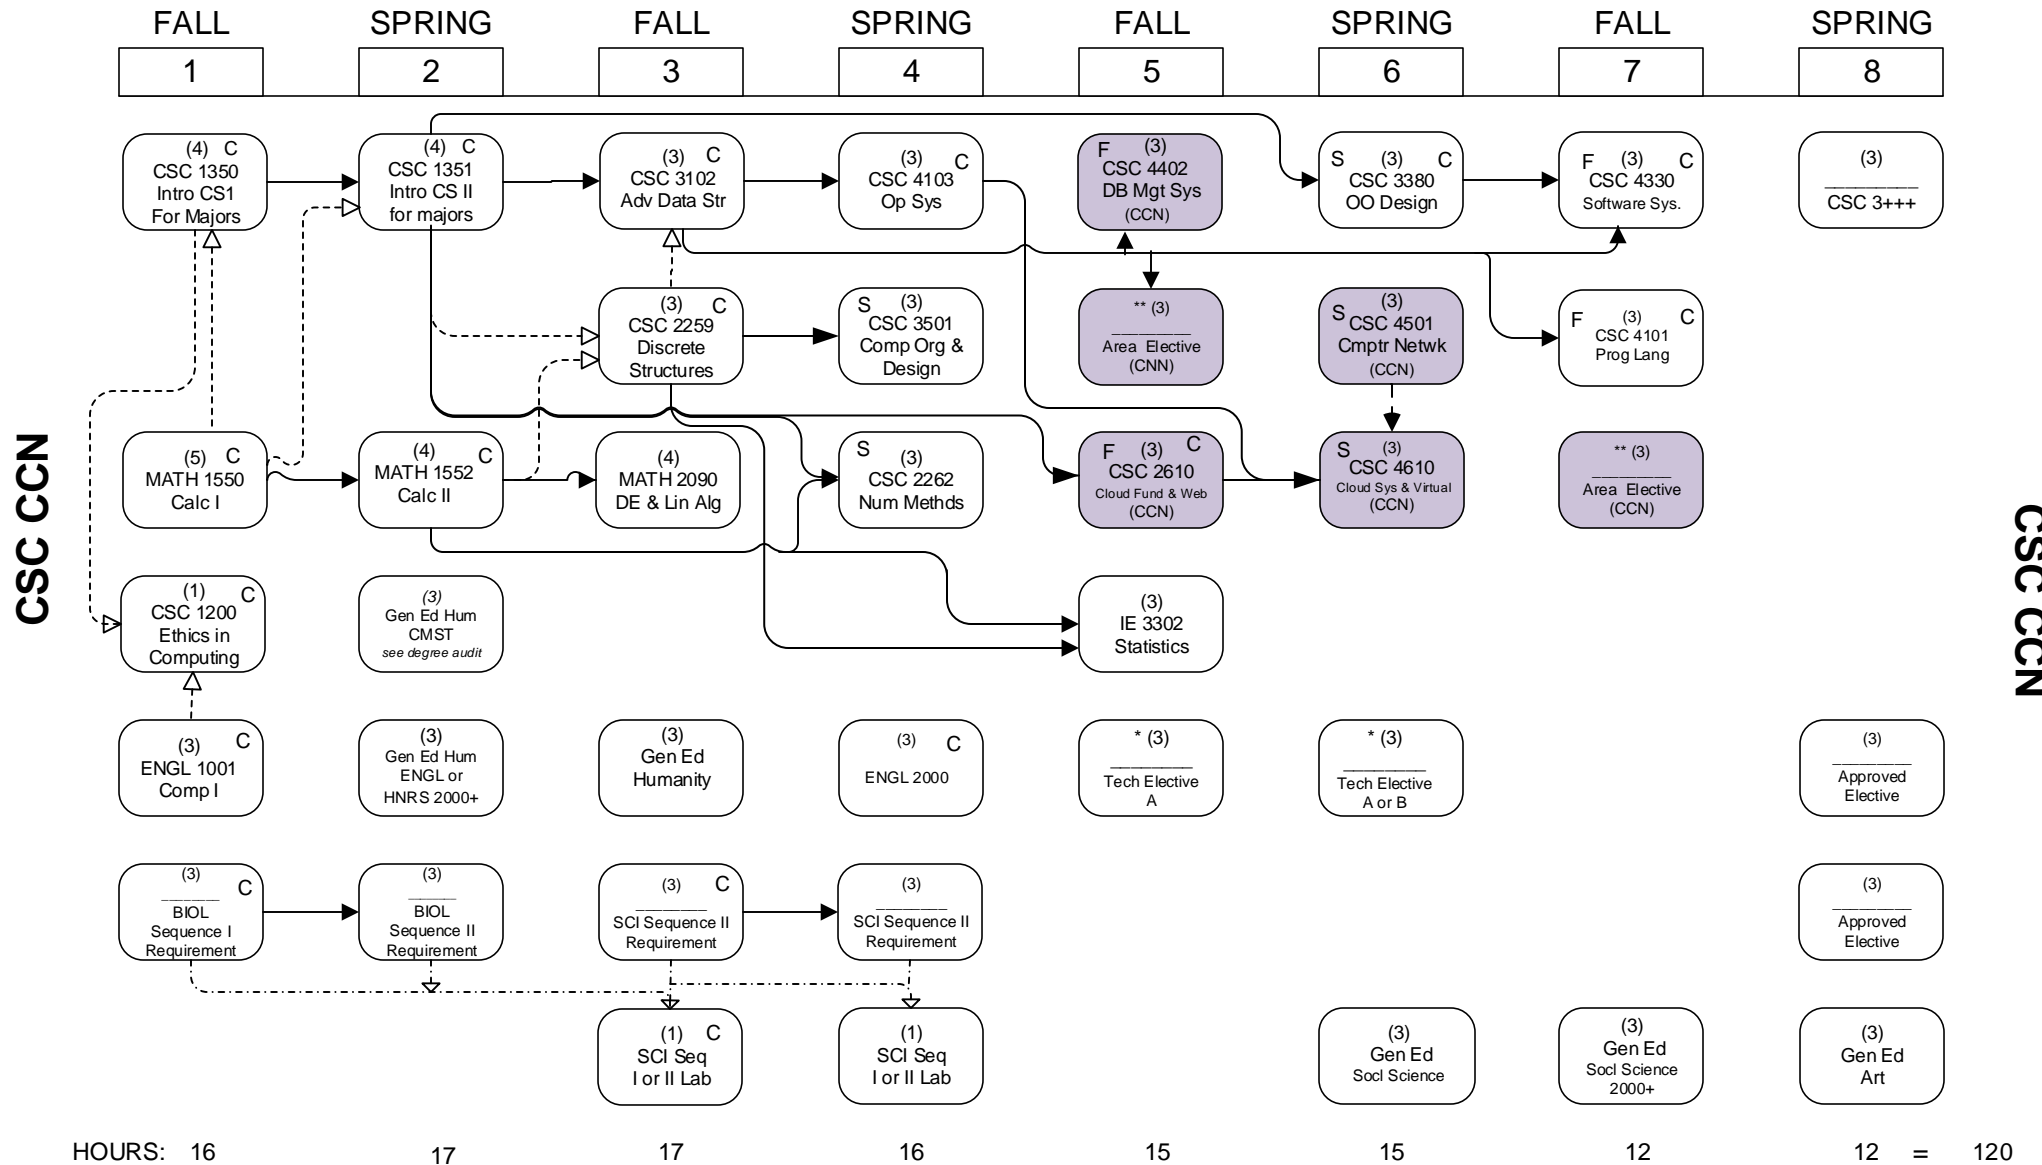

# COMPUTER SCIENCE

FLOWCHART LEGEND	
	Credit required
	Credit or registration required
	Two hours of science lab is required and must be with either science sequence
C	Grade of "C" or better required BEFORE enrolling in next course in the sequence.
Gen Ed	General Education; see 2015-2016 General Catalog
* See CSC & E Division for approved list and substitutions; in general, Group A: STEM 2000 level and above; Group B: AVATAR DM Art-track electives	
** Pre-approved concentration area electives: CSC 4740; EE 4610, 4625, 4660; IE 4426; ISDS 4120, 4123 or CSC 4601; MATH 3355, 4023, 4025, 4325; other electives subject to approval	
<b>Cloud Computing and Networking (18 HRS)</b>	
Rev. 1/23/15	