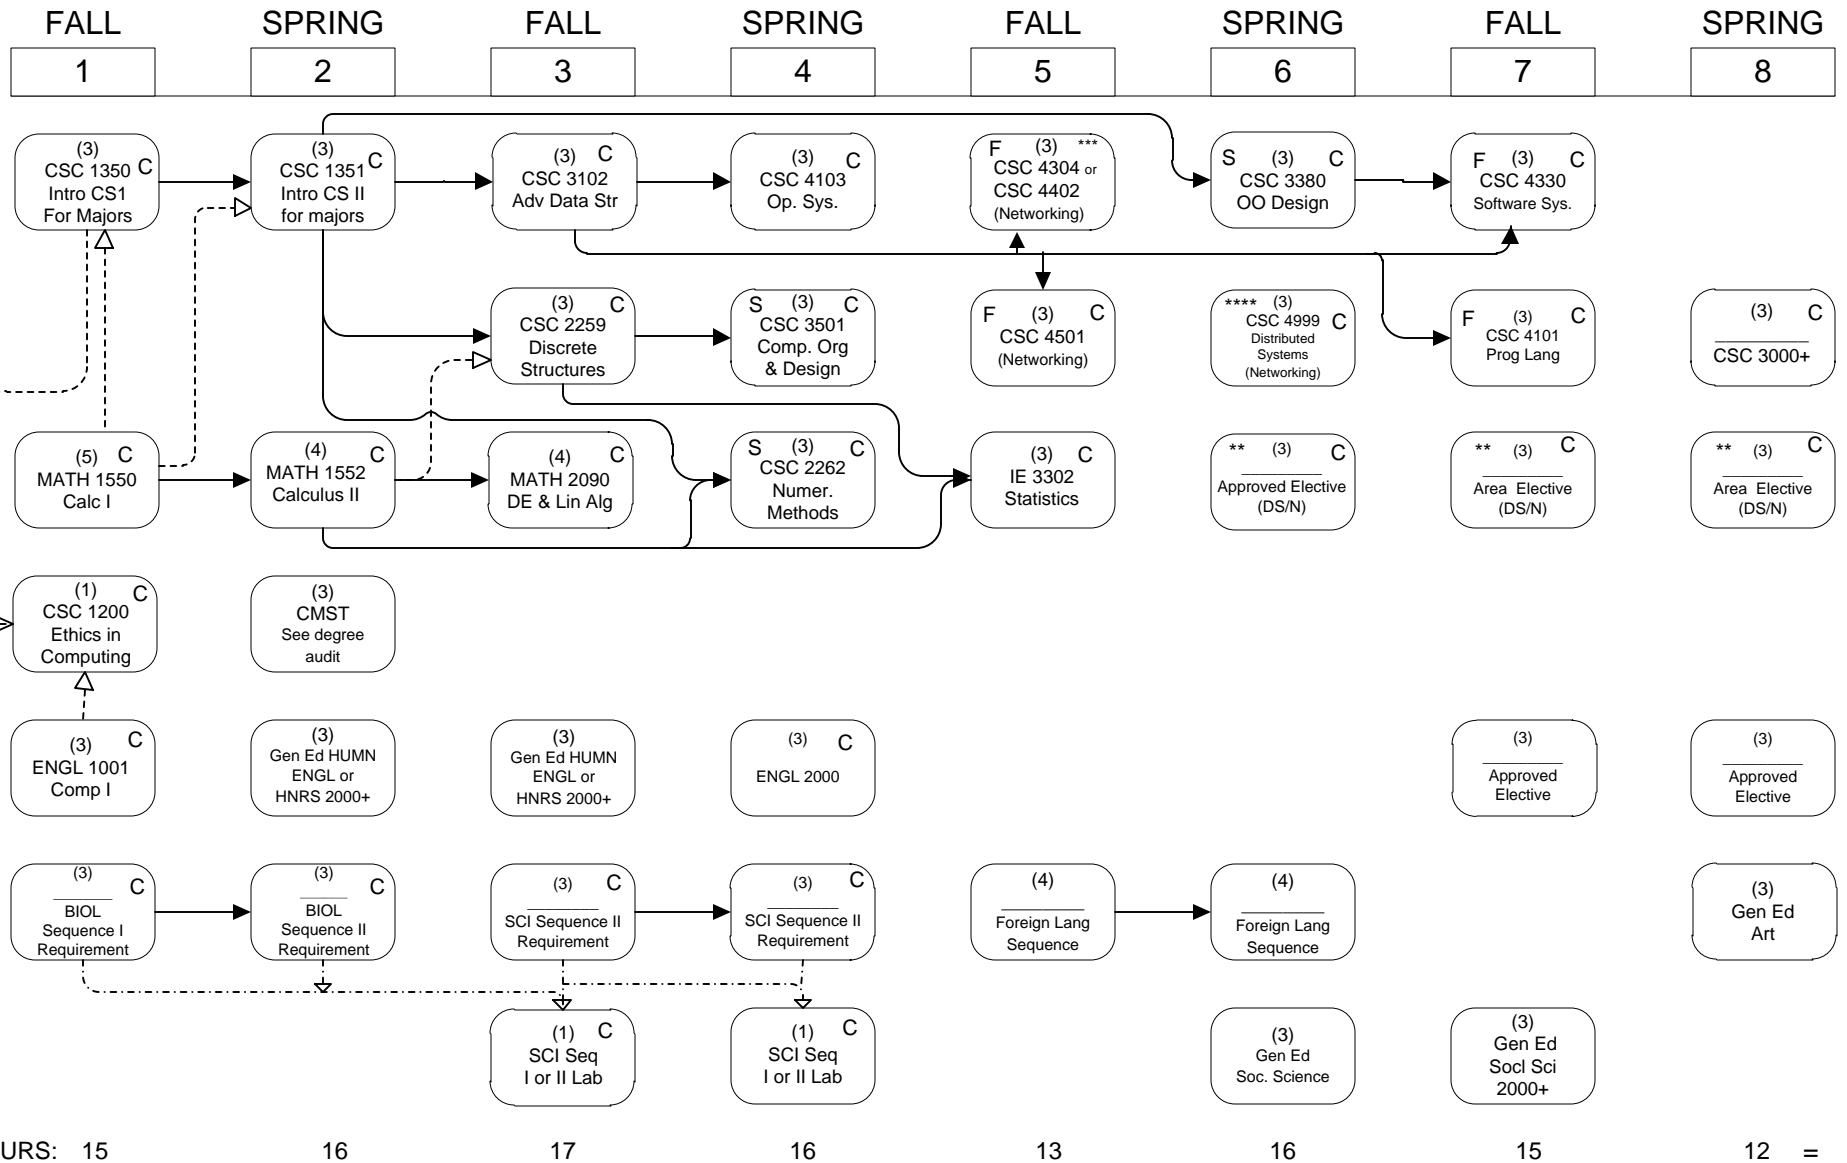

COMPUTER SCIENCE

CSC DS/N

CSC DS/N

→ Credit required

- - - - -> Credit or registration required

.....> Two hours of science lab is required and must be with either science sequence

General Education – See 2012-2013 General Catalog

FLOWCHART LEGEND

C Grade of "C" or better required BEFORE moving on to next course

**** Consent of Department

*If language sequence is 10 total hours, then 2 hours is added to required approved elective

**Pre-approved concentration area electives: NO MORE THAN 2 ELECTIVE COURSES FROM THE SAME DEPARTMENT: EE 4610, 4625, 4660; IE 4426; ISDS 4111, 4120, 4123 OR CSC 4601; MATH 3355, 4023, 4025, 4325, 4470; other electives subject to approval

*** Will sub CSC 4402 for CSC 4304

DISTRIBUTED SYSTEMS & NETWORKING CONCENTRATION (18 HRS)

3127 Patrick F. Taylor Computer Science Office