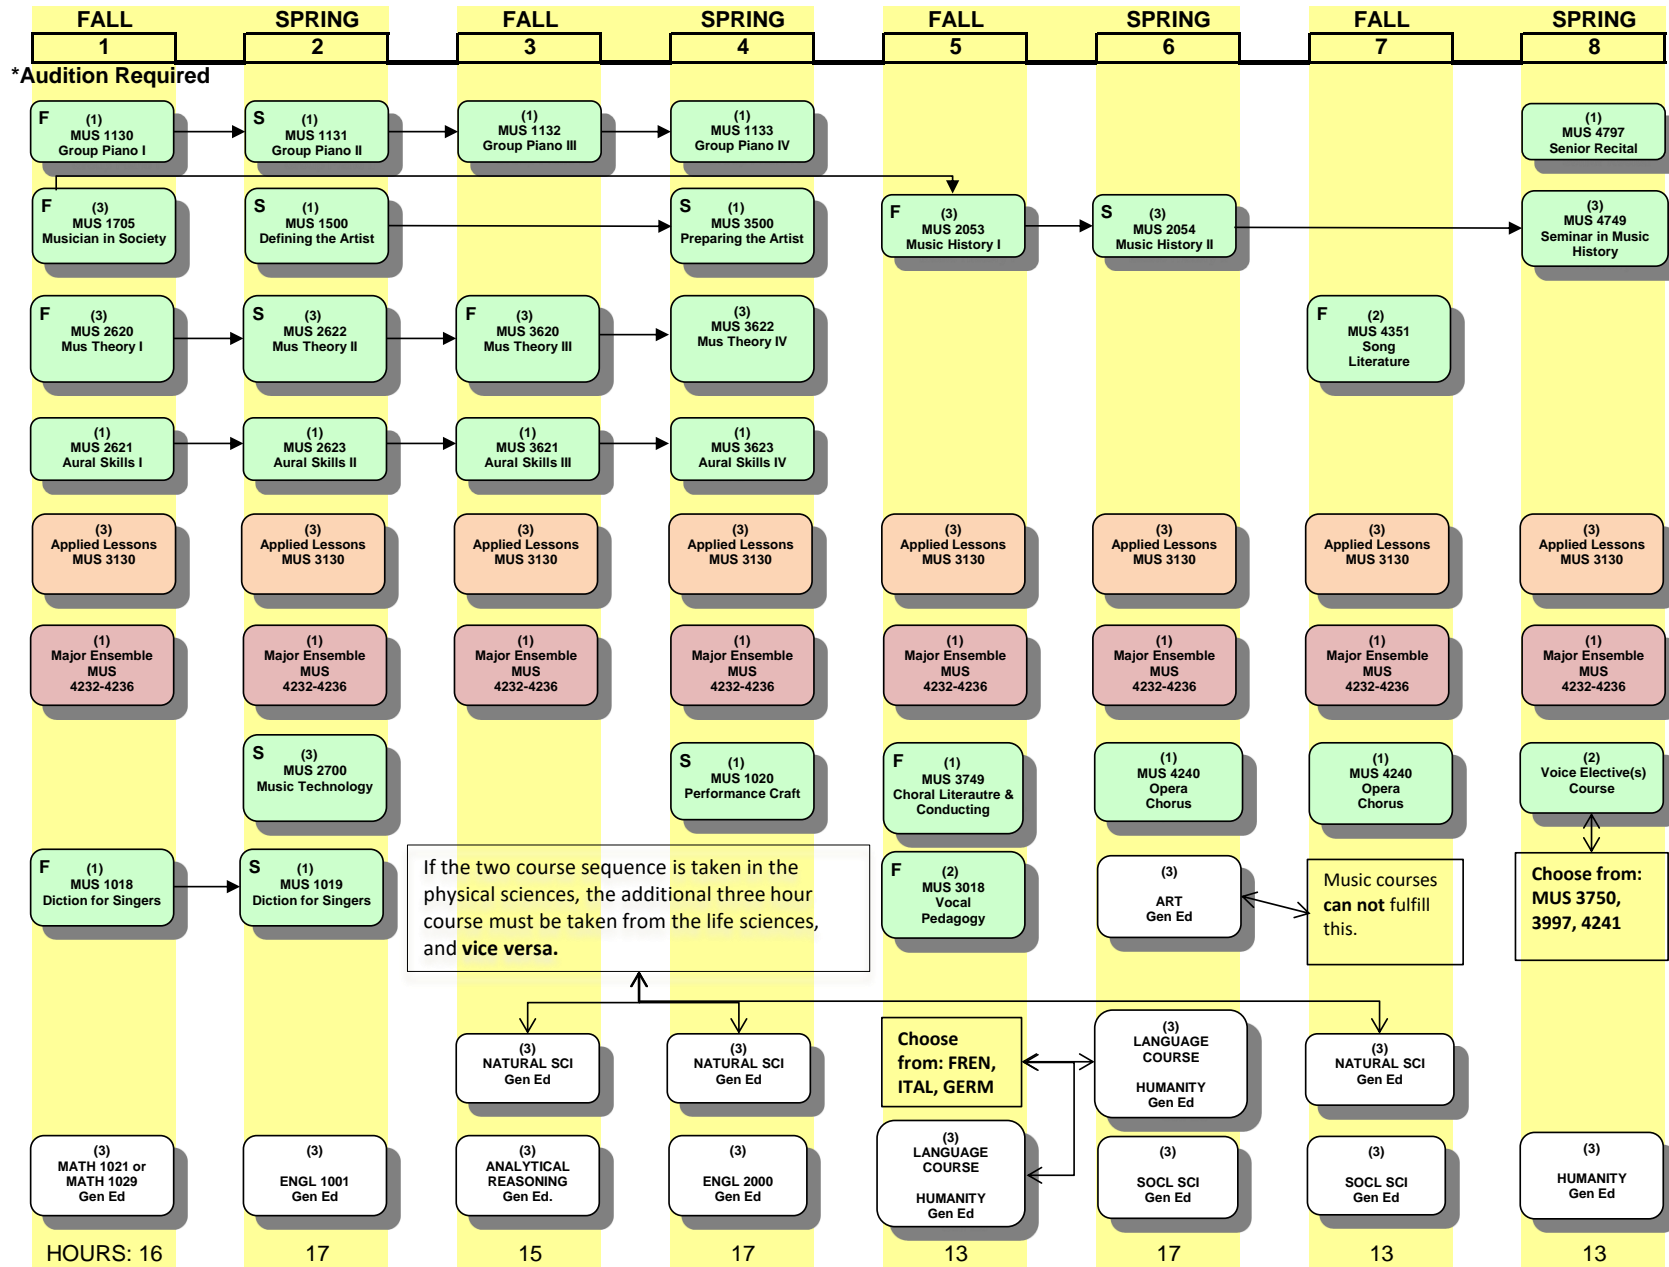

2020-2021  
 VOICE CONCENTRATION- 54 HOURS  
 C OR BETTER IN MUSIC COURSES  
 TOTAL SEMESTER HOURS = 120

# Bachelor of Music VOICE

College of Music & Dramatic  
 Arts

**Flowchart Legend**  
 F Course taught in fall only  
 S Course taught in spring only  
 → Credit required